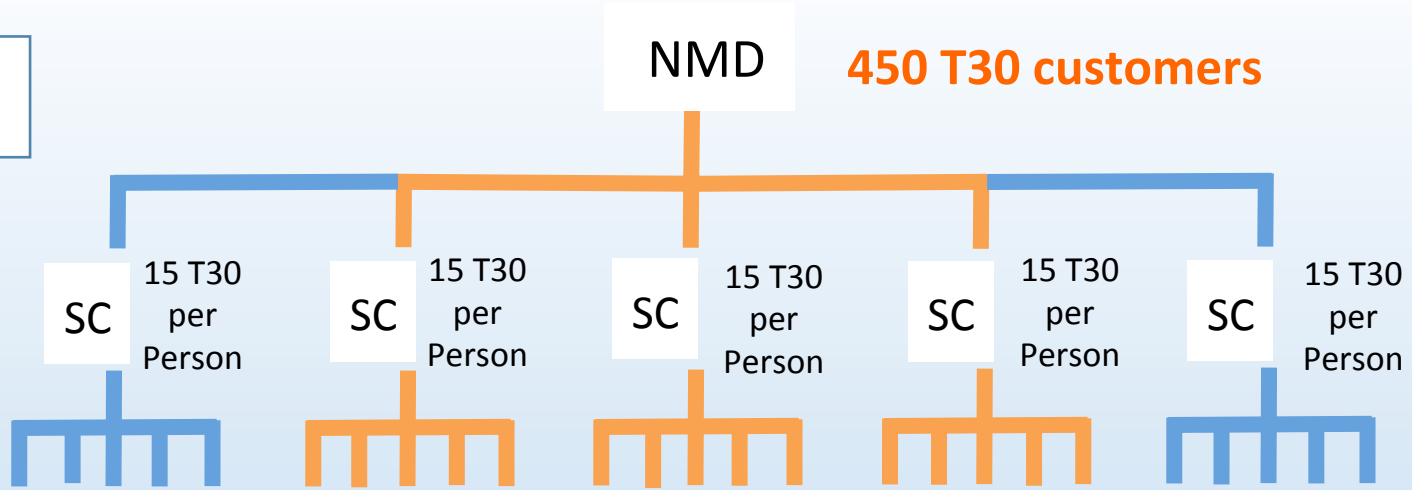

USA

5 SC teams, with 6 active reps per team, with 15 T30 customers each!

NMD Structure

(bonus: also 39 CLUB!)